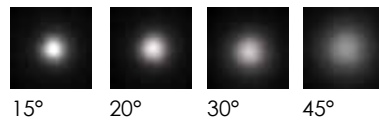

Wall Washer

High Luminance Output LED Linear

SPICA

silver grey

333 249

LED Power	Colour Temp	Luminous
24V - 25W	2000K	2000 lm
120/240V - 26W	3000K	1592 lm
	6000K	

LIGHT DISTRIBUTION

333 250

LED Power	Colour Temp	Luminous
24V - 42W	2000K	4040 lm
120/240V - 47W	3000K	2730 lm
	6000K	

LIGHT DISTRIBUTION