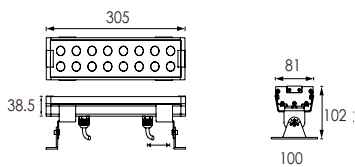

Wall Washer

High Luminance Output LED Linear

SPICA

silver grey

333 249

LED Power	Colour Temp	Luminous
24V - 25W	2000K	2000 lm
120/240V - 26W	3000K	1592 lm
	6000K	

LIGHT DISTRIBUTION

333 250