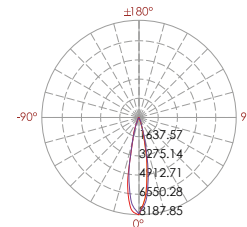

Wall Washer

High Luminance Output LED Linear

SPICA

silver grey

333 249

LED Power	Colour Temp	Luminous
24V - 25W	2000K	2000 lm
120/240V - 26W	3000K	1592 lm
	6000K	

LIGHT DISTRIBUTION

333 250

LED Power	Colour Temp	Luminous
24V - 42W	2000K	4040 lm
120/240V - 47W	3000K	2730 lm
	6000K	

LIGHT DISTRIBUTION