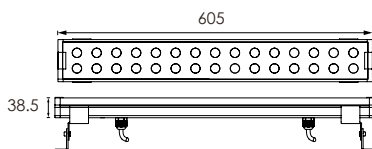

Wall Washer

High Luminance Output LED Linear

SPICA

silver grey

333 249

LED Power	Colour Temp	Luminous
24V - 25W	2000K	2000 lm
120/240V - 26W	3000K	1592 lm
	6000K	

LIGHT DISTRIBUTION

333 250